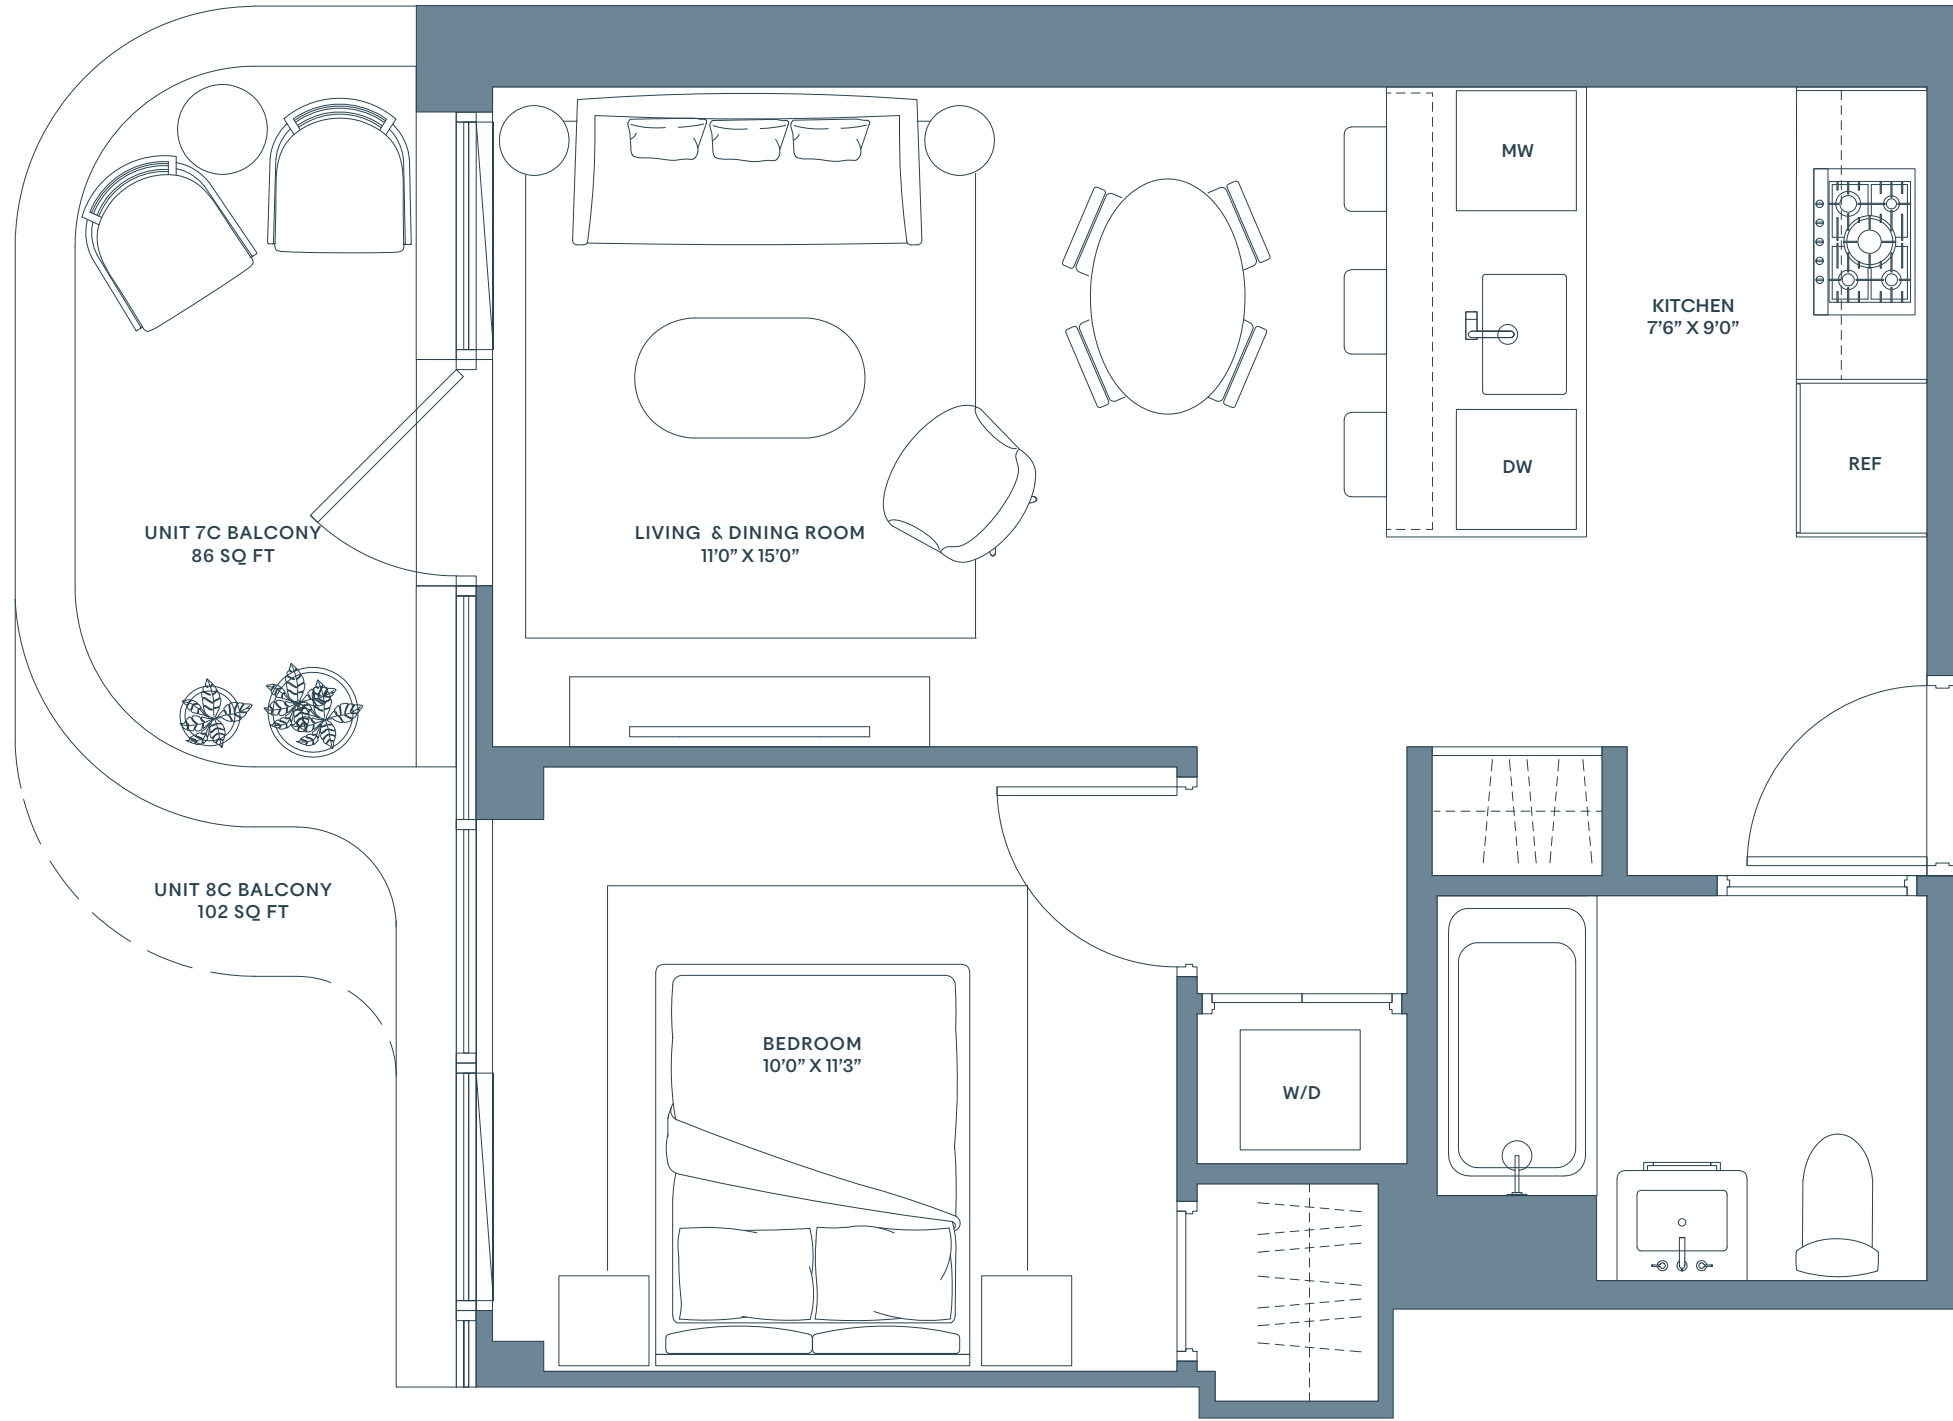

RESIDENCE

7C - 8C

1 BEDROOM
1 BATHROOM
INTERIOR 576 SQ FT
53.49 SQ M

UNIT 7C
EXTERIOR 86 SQ FT
7.96 SQ M

UNIT 8C
EXTERIOR 102 SQ FT
9.51 SQ M

DELANCEY STREET

PITT STREET