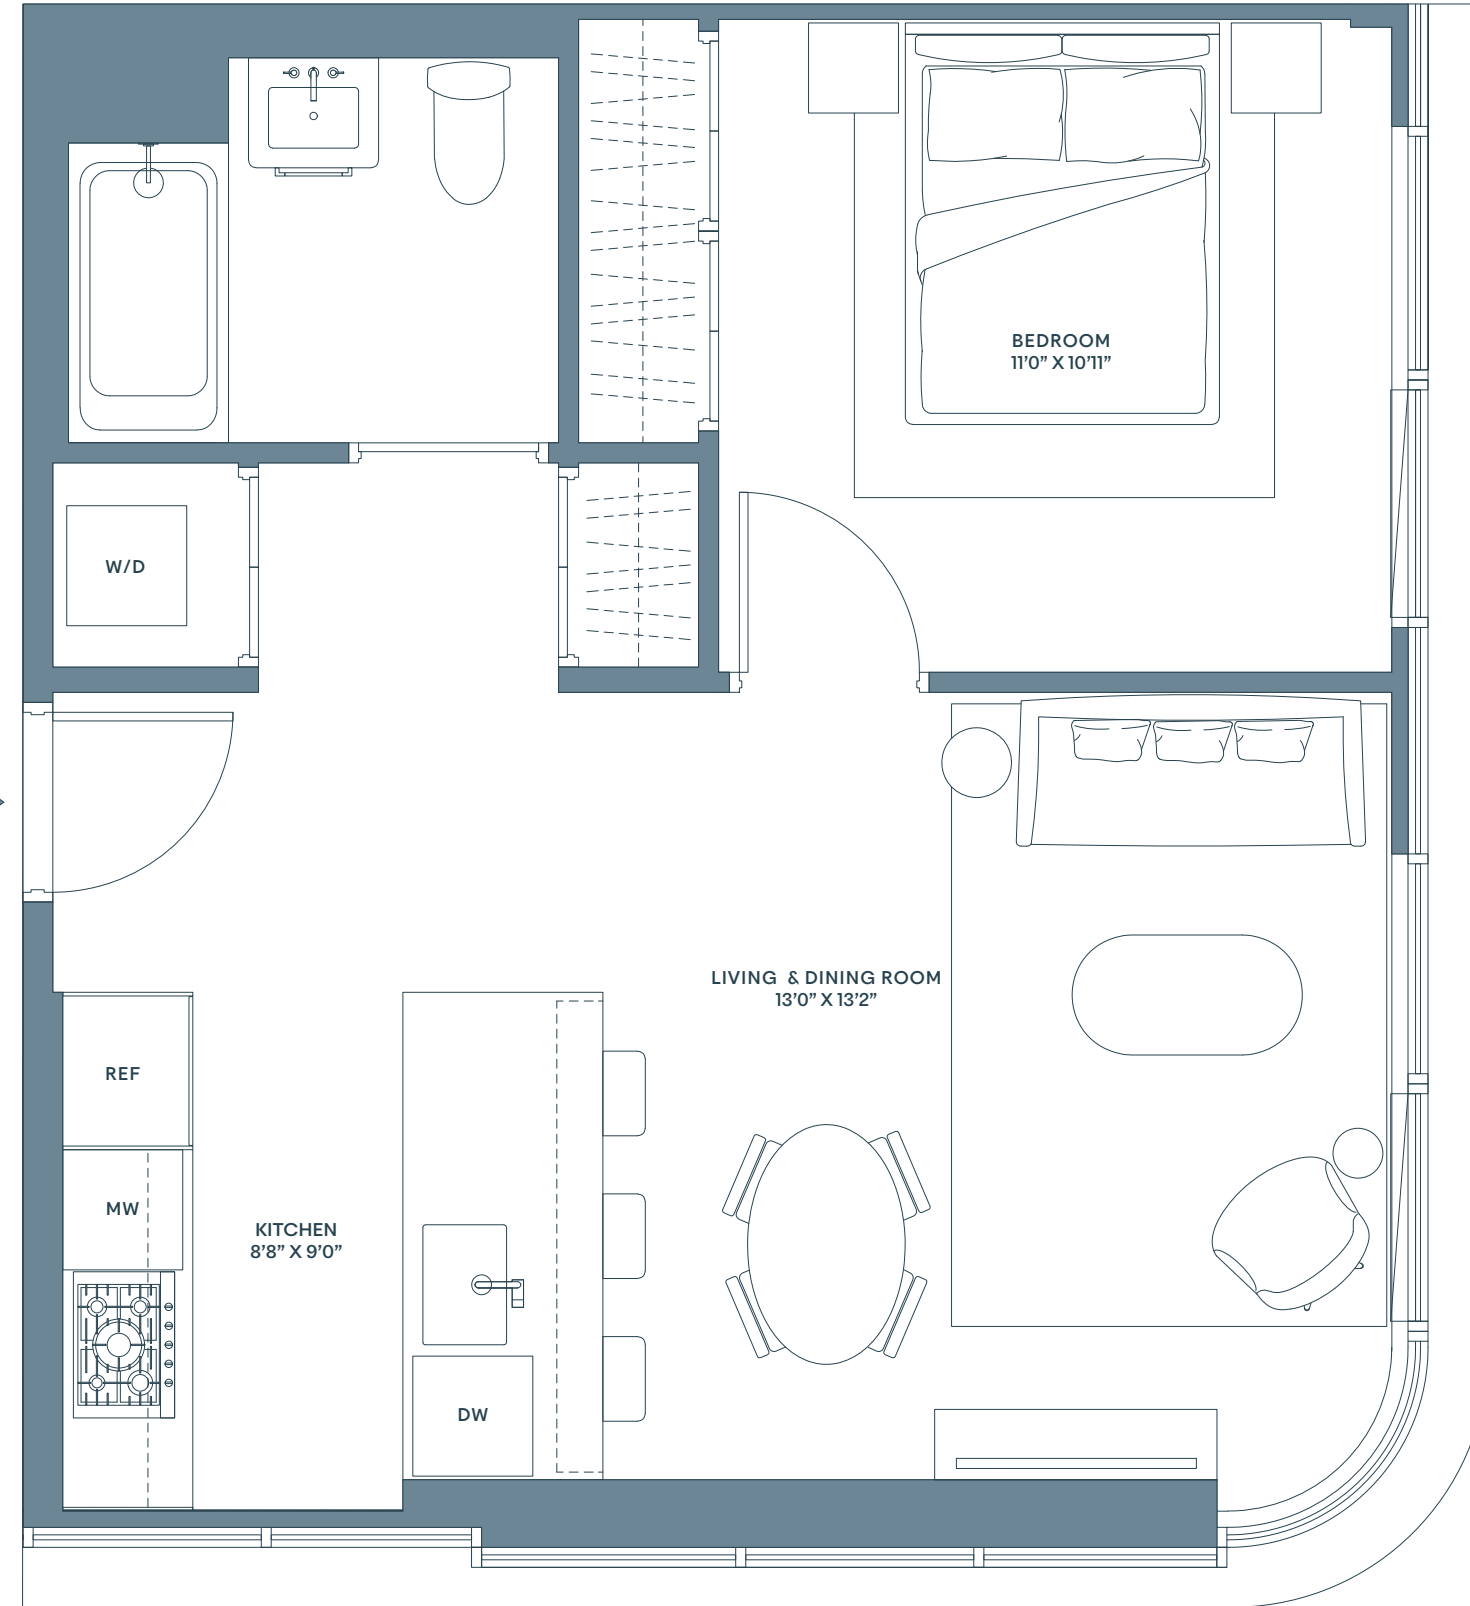

RESIDENCE

9A - 11A

1 BEDROOM
1 BATHROOM
INTERIOR 598 SQ FT
55.54 SQ M

DELANCEY STREET

PITT STREET