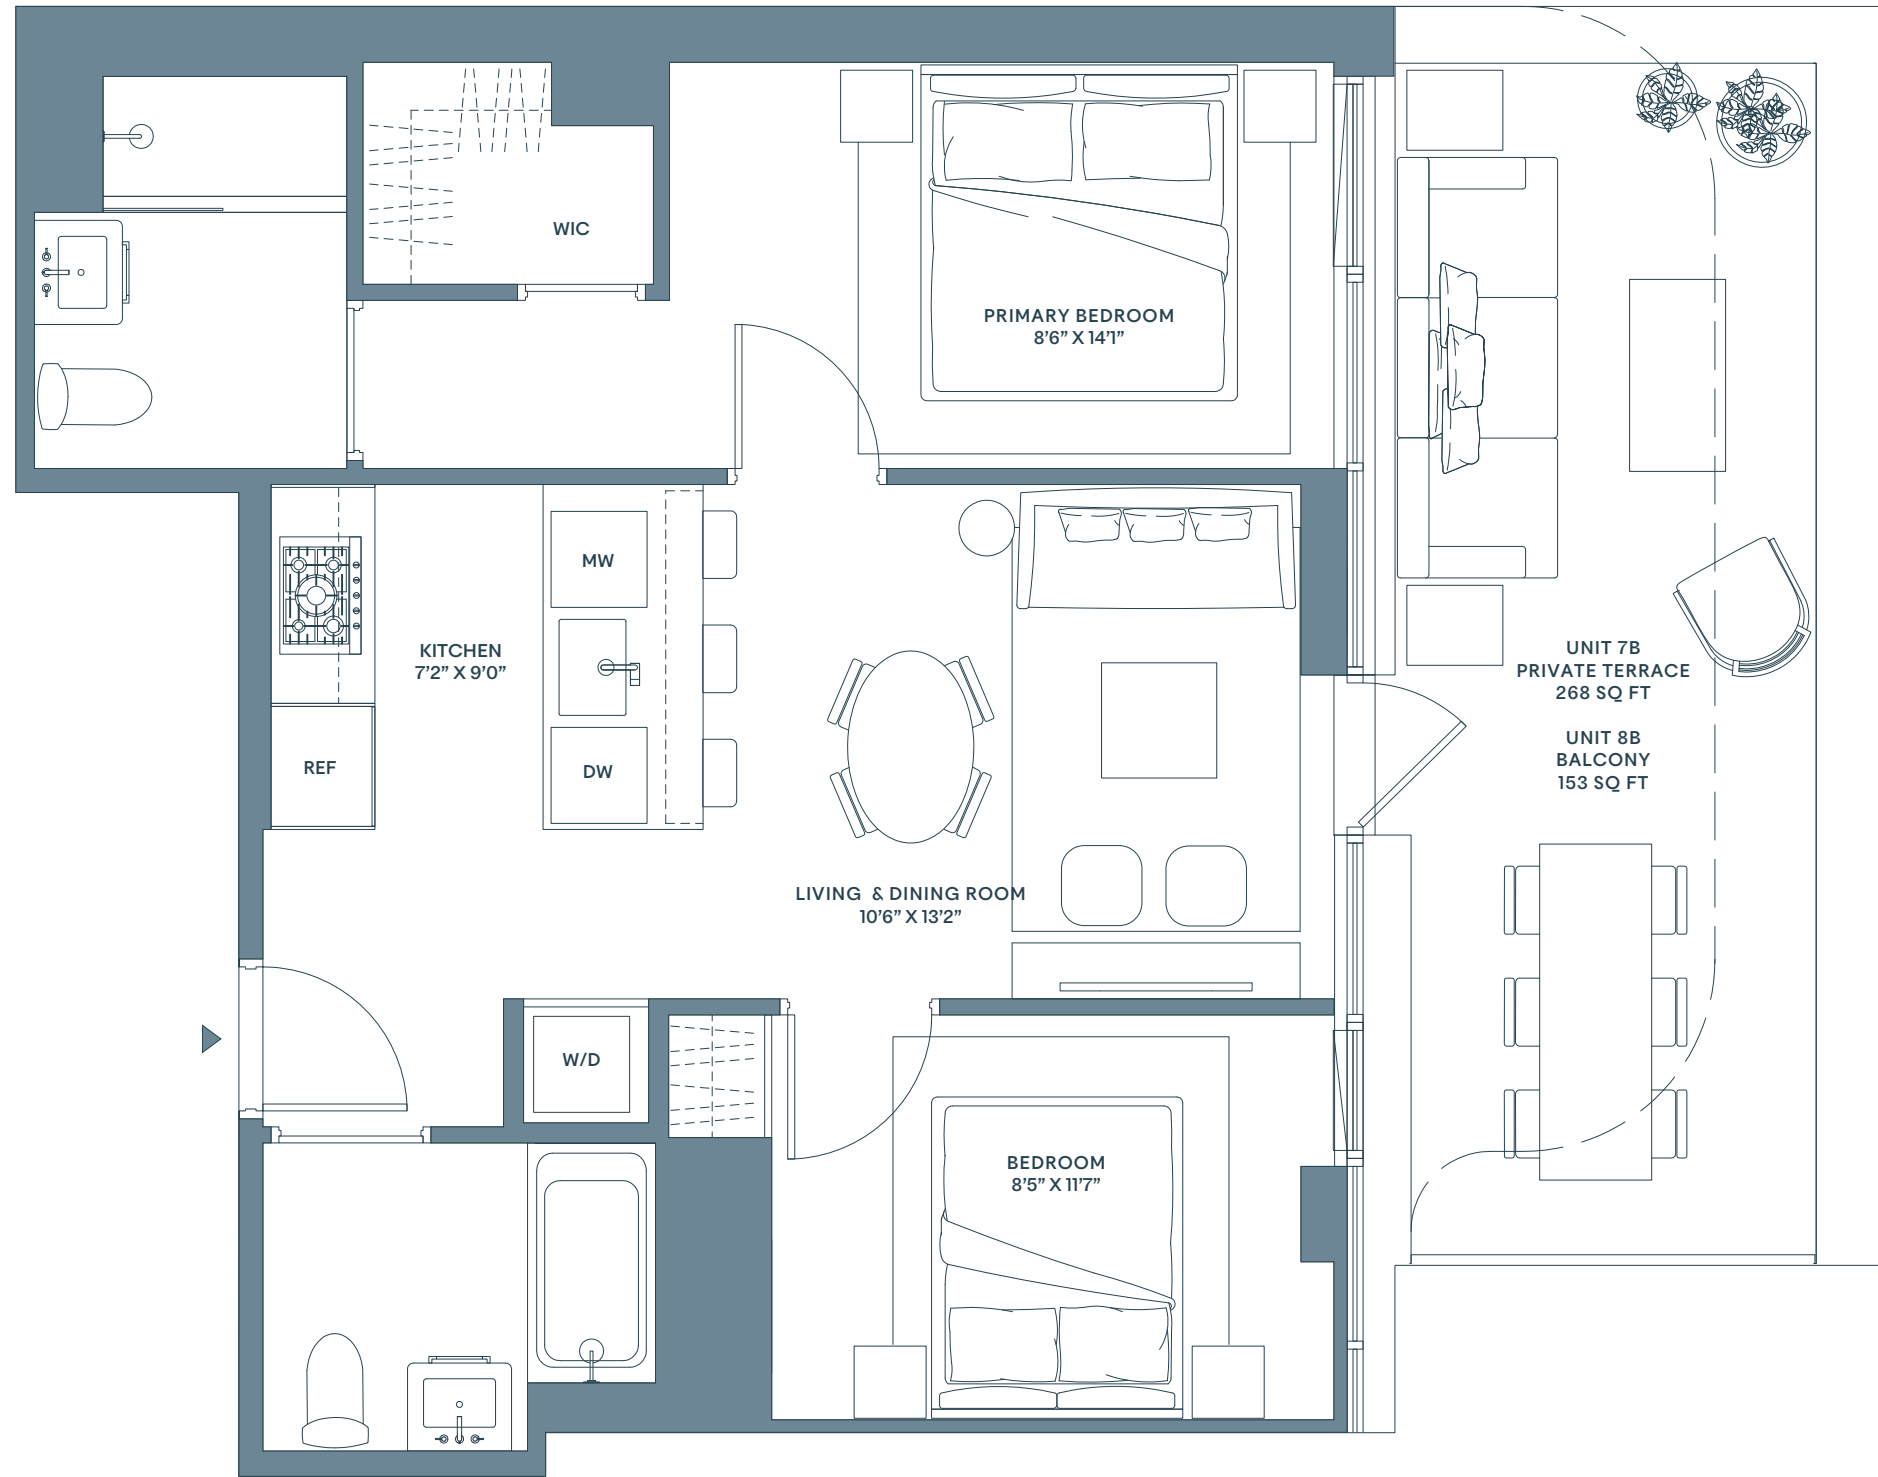

RESIDENCE

7B - 8B

2 BEDROOMS
2 BATHROOMS
INTERIOR 743 SQ FT
69.01 SQ M

UNIT 7B
EXTERIOR 268 SQ FT
24.88 SQ M

UNIT 8B
EXTERIOR 153 SQ FT
14.25 SQ M

DELANCEY STREET

PITT STREET