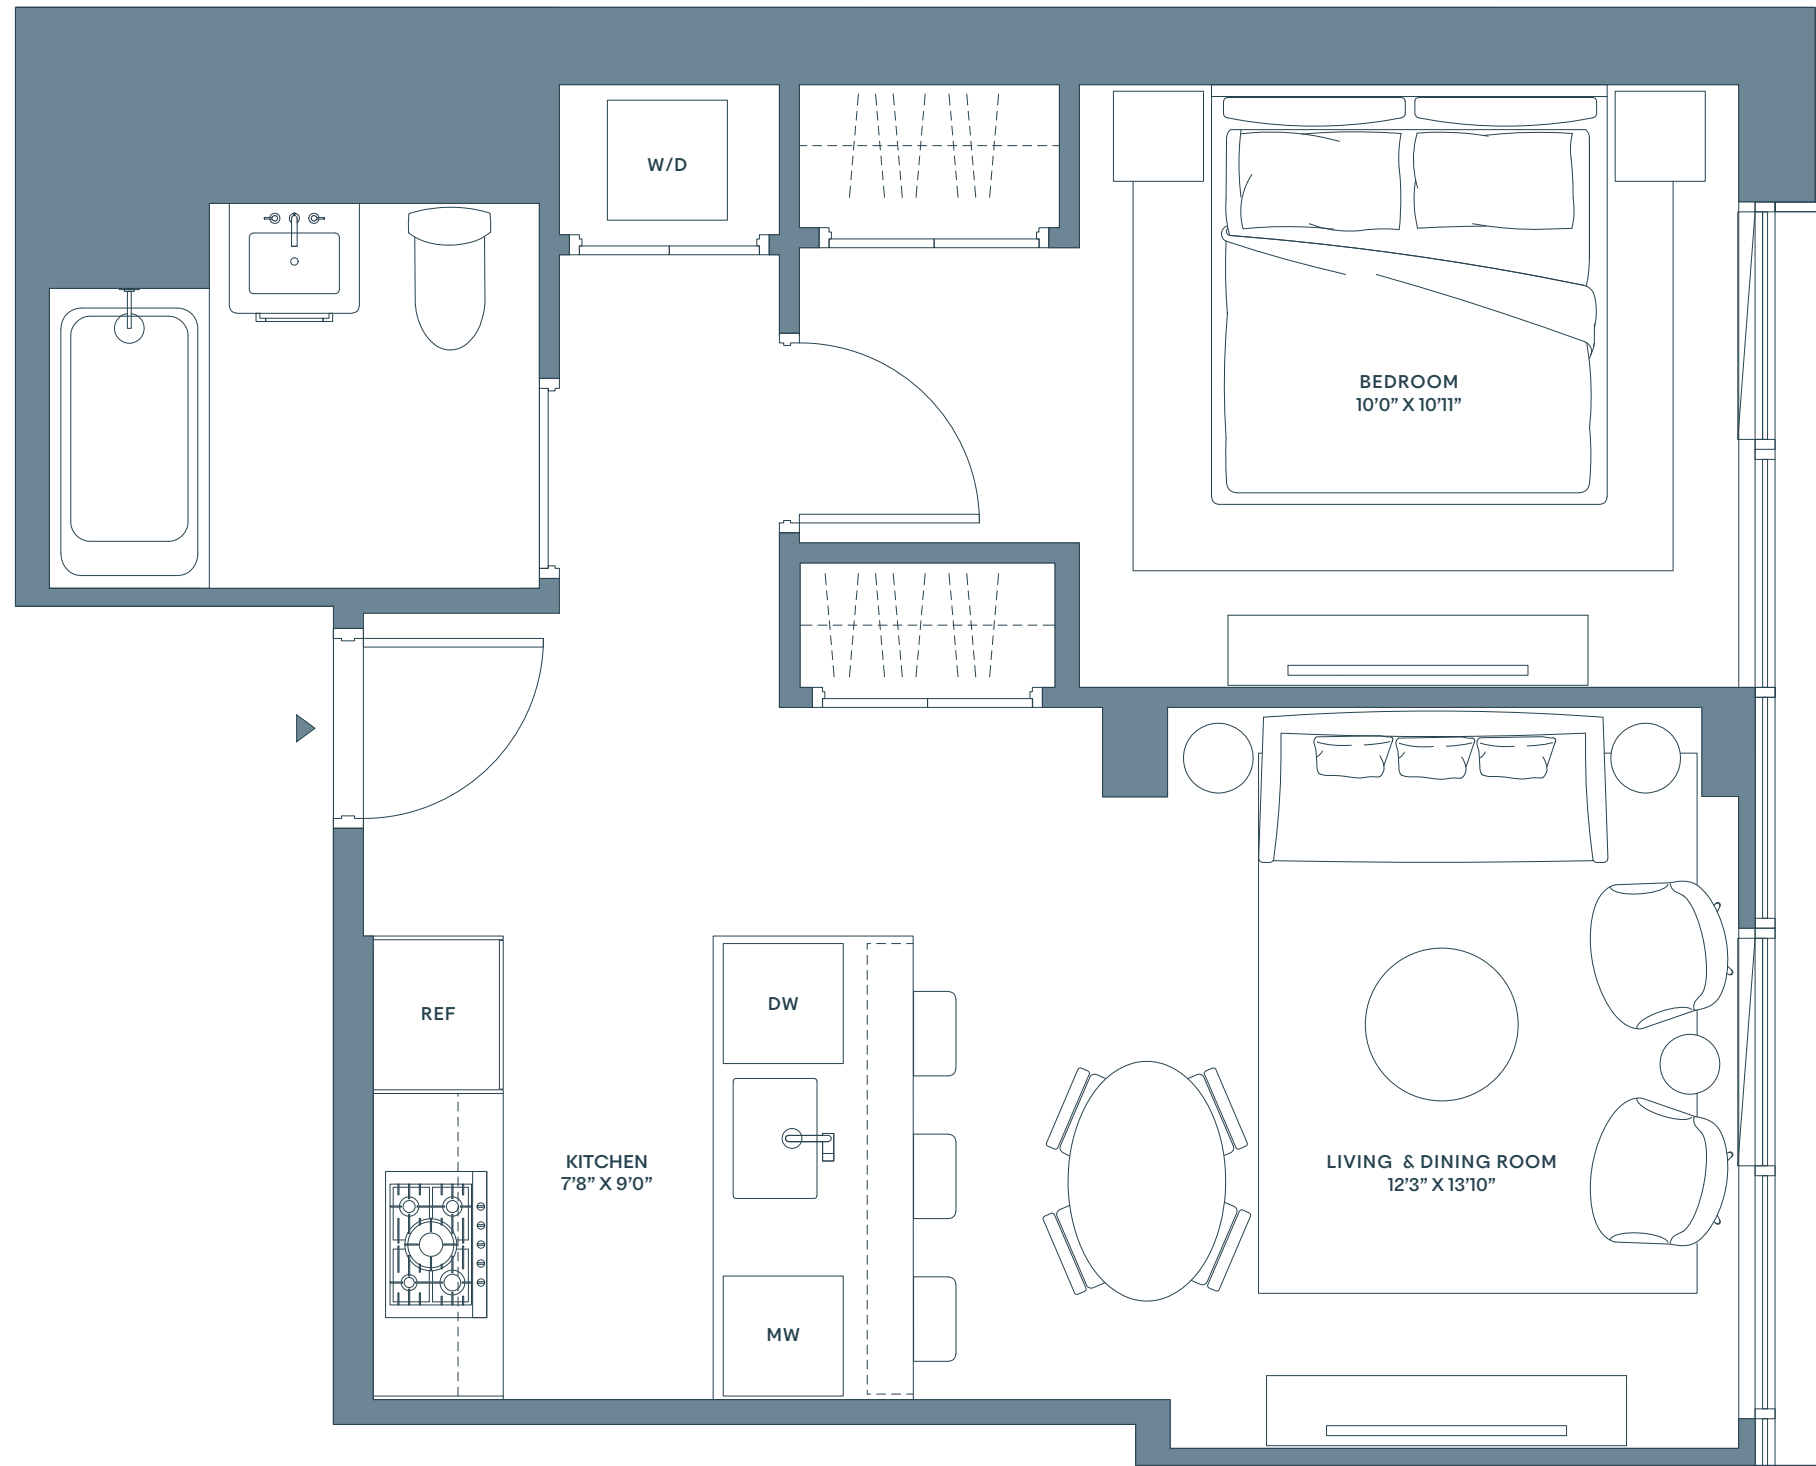

RESIDENCE

5B - 6B

1 BEDROOM
1 BATHROOM
INTERIOR 646 SQ FT
60.02 SQ M

DELANCEY STREET

PITT STREET