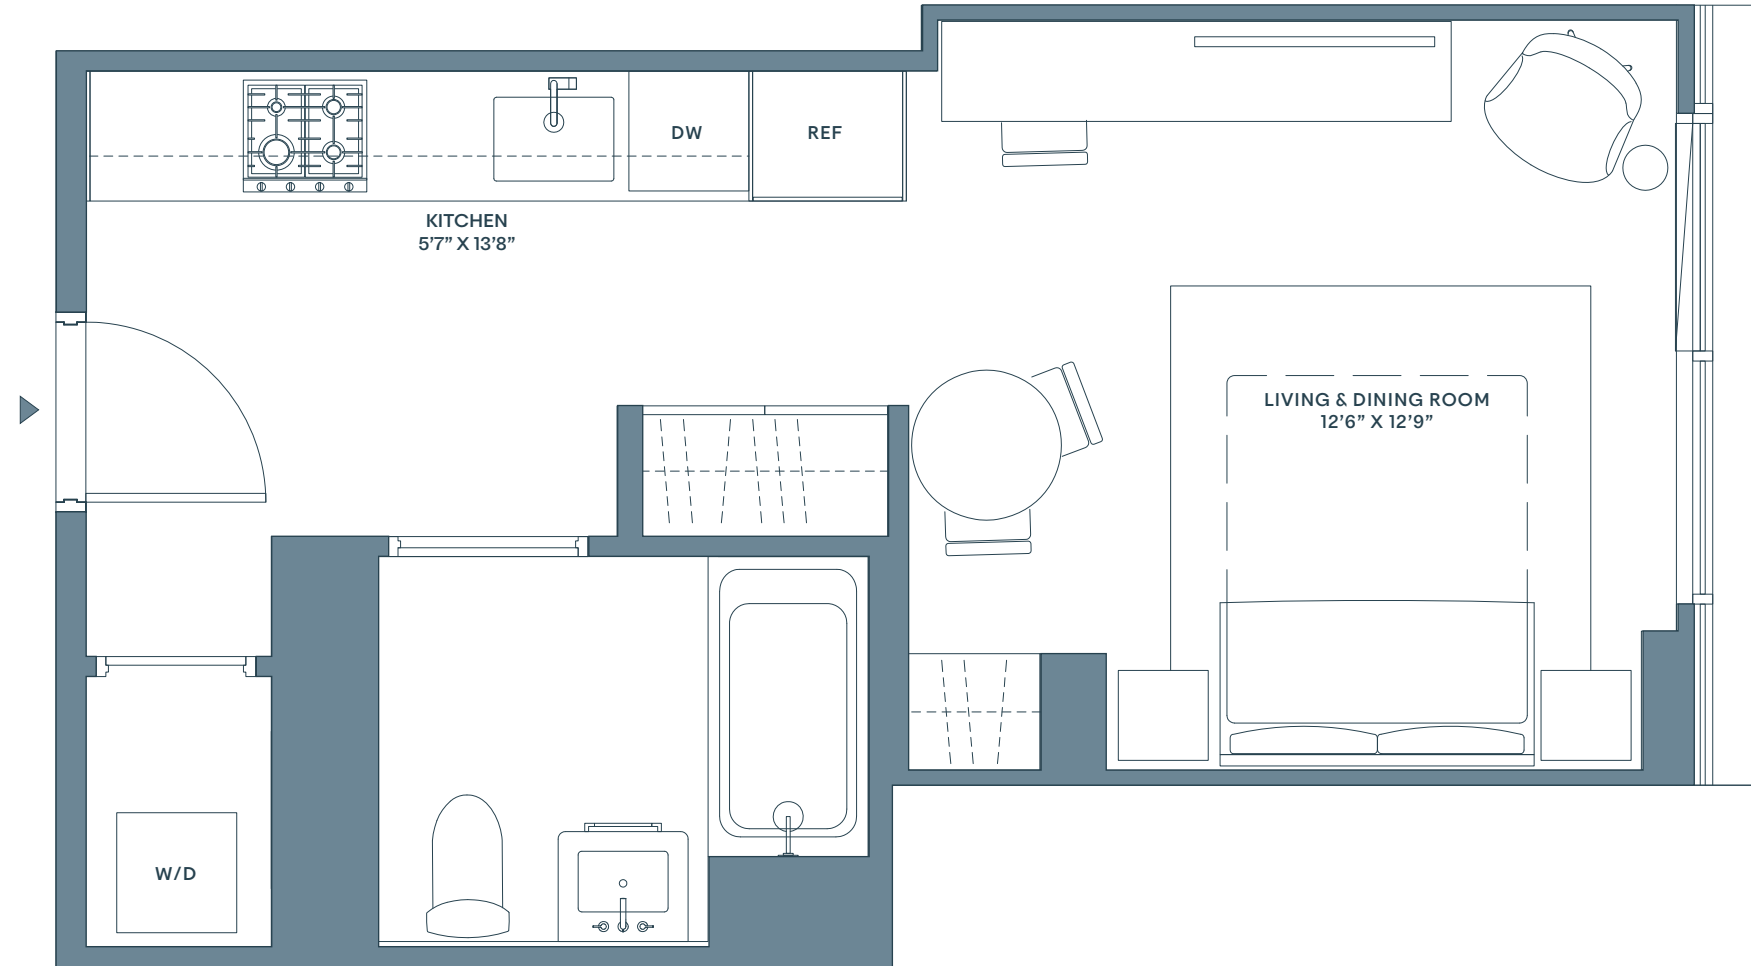

# 2B - 4B

STUDIO  
1 BATHROOM  
INTERIOR 395 SQ FT  
36.68 SQ M

DELANCEY STREET

PITT STREET