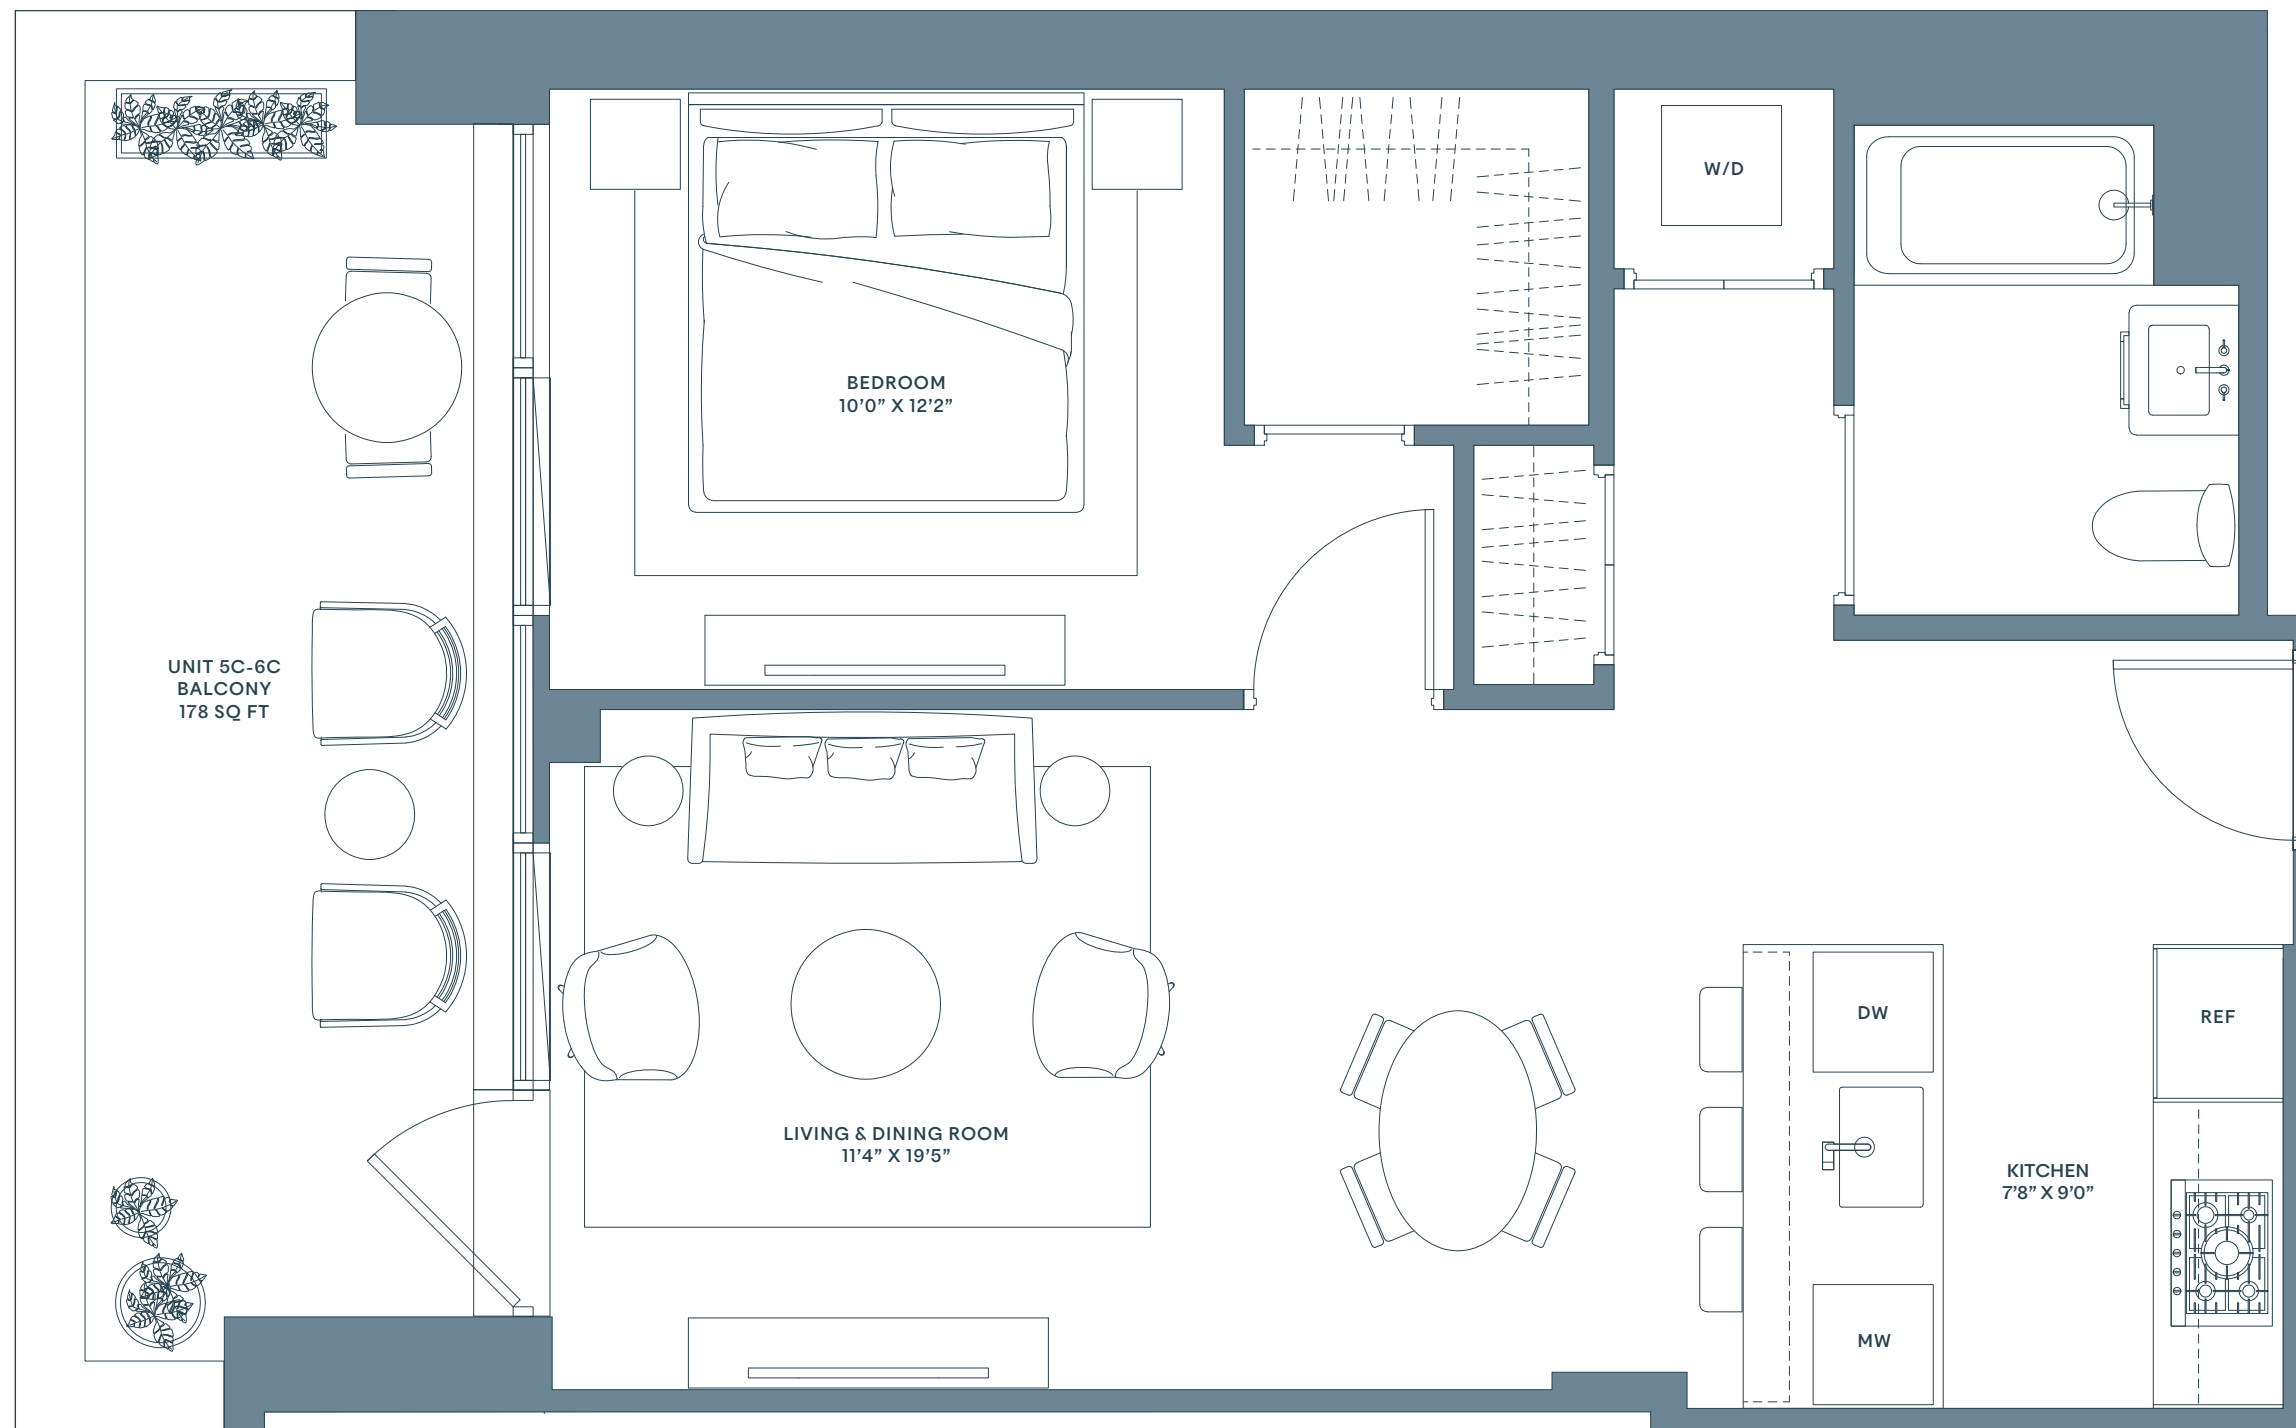

RESIDENCE

5C - 6C

1 BEDROOM
1 BATHROOM
INTERIOR 689 SQ FT
64.01 SQ M
EXTERIOR 178 SQ FT
16.56 SQ M

DELANCEY STREET