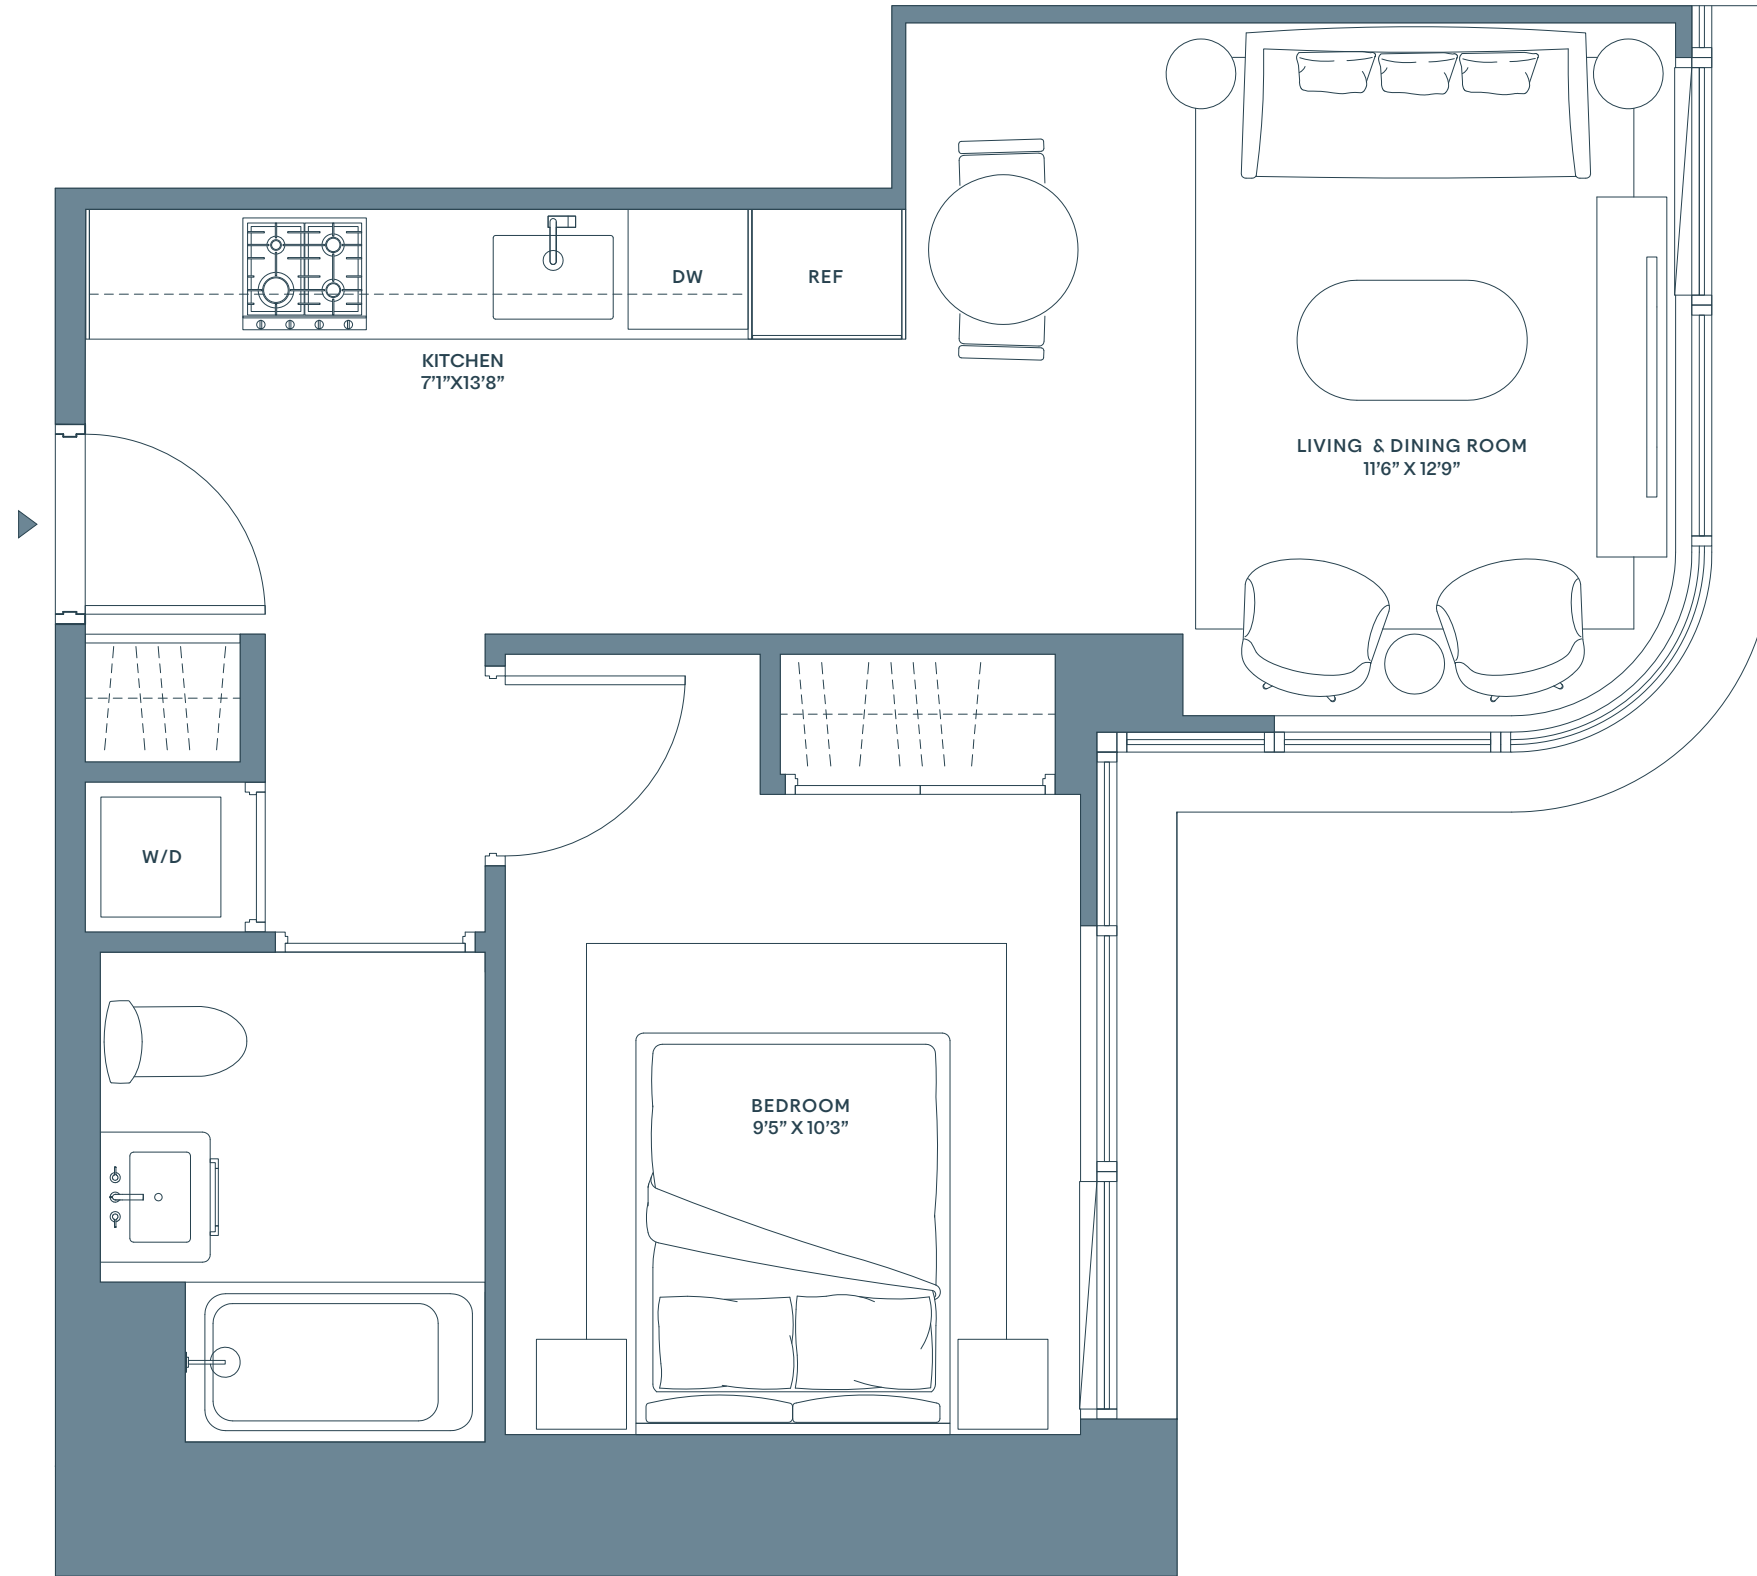

RESIDENCE

3A - 4A

1 BEDROOM
1 BATHROOM
INTERIOR 554 SQ FT
51.45 SQ M

DELANCEY STREET

PITT STREET