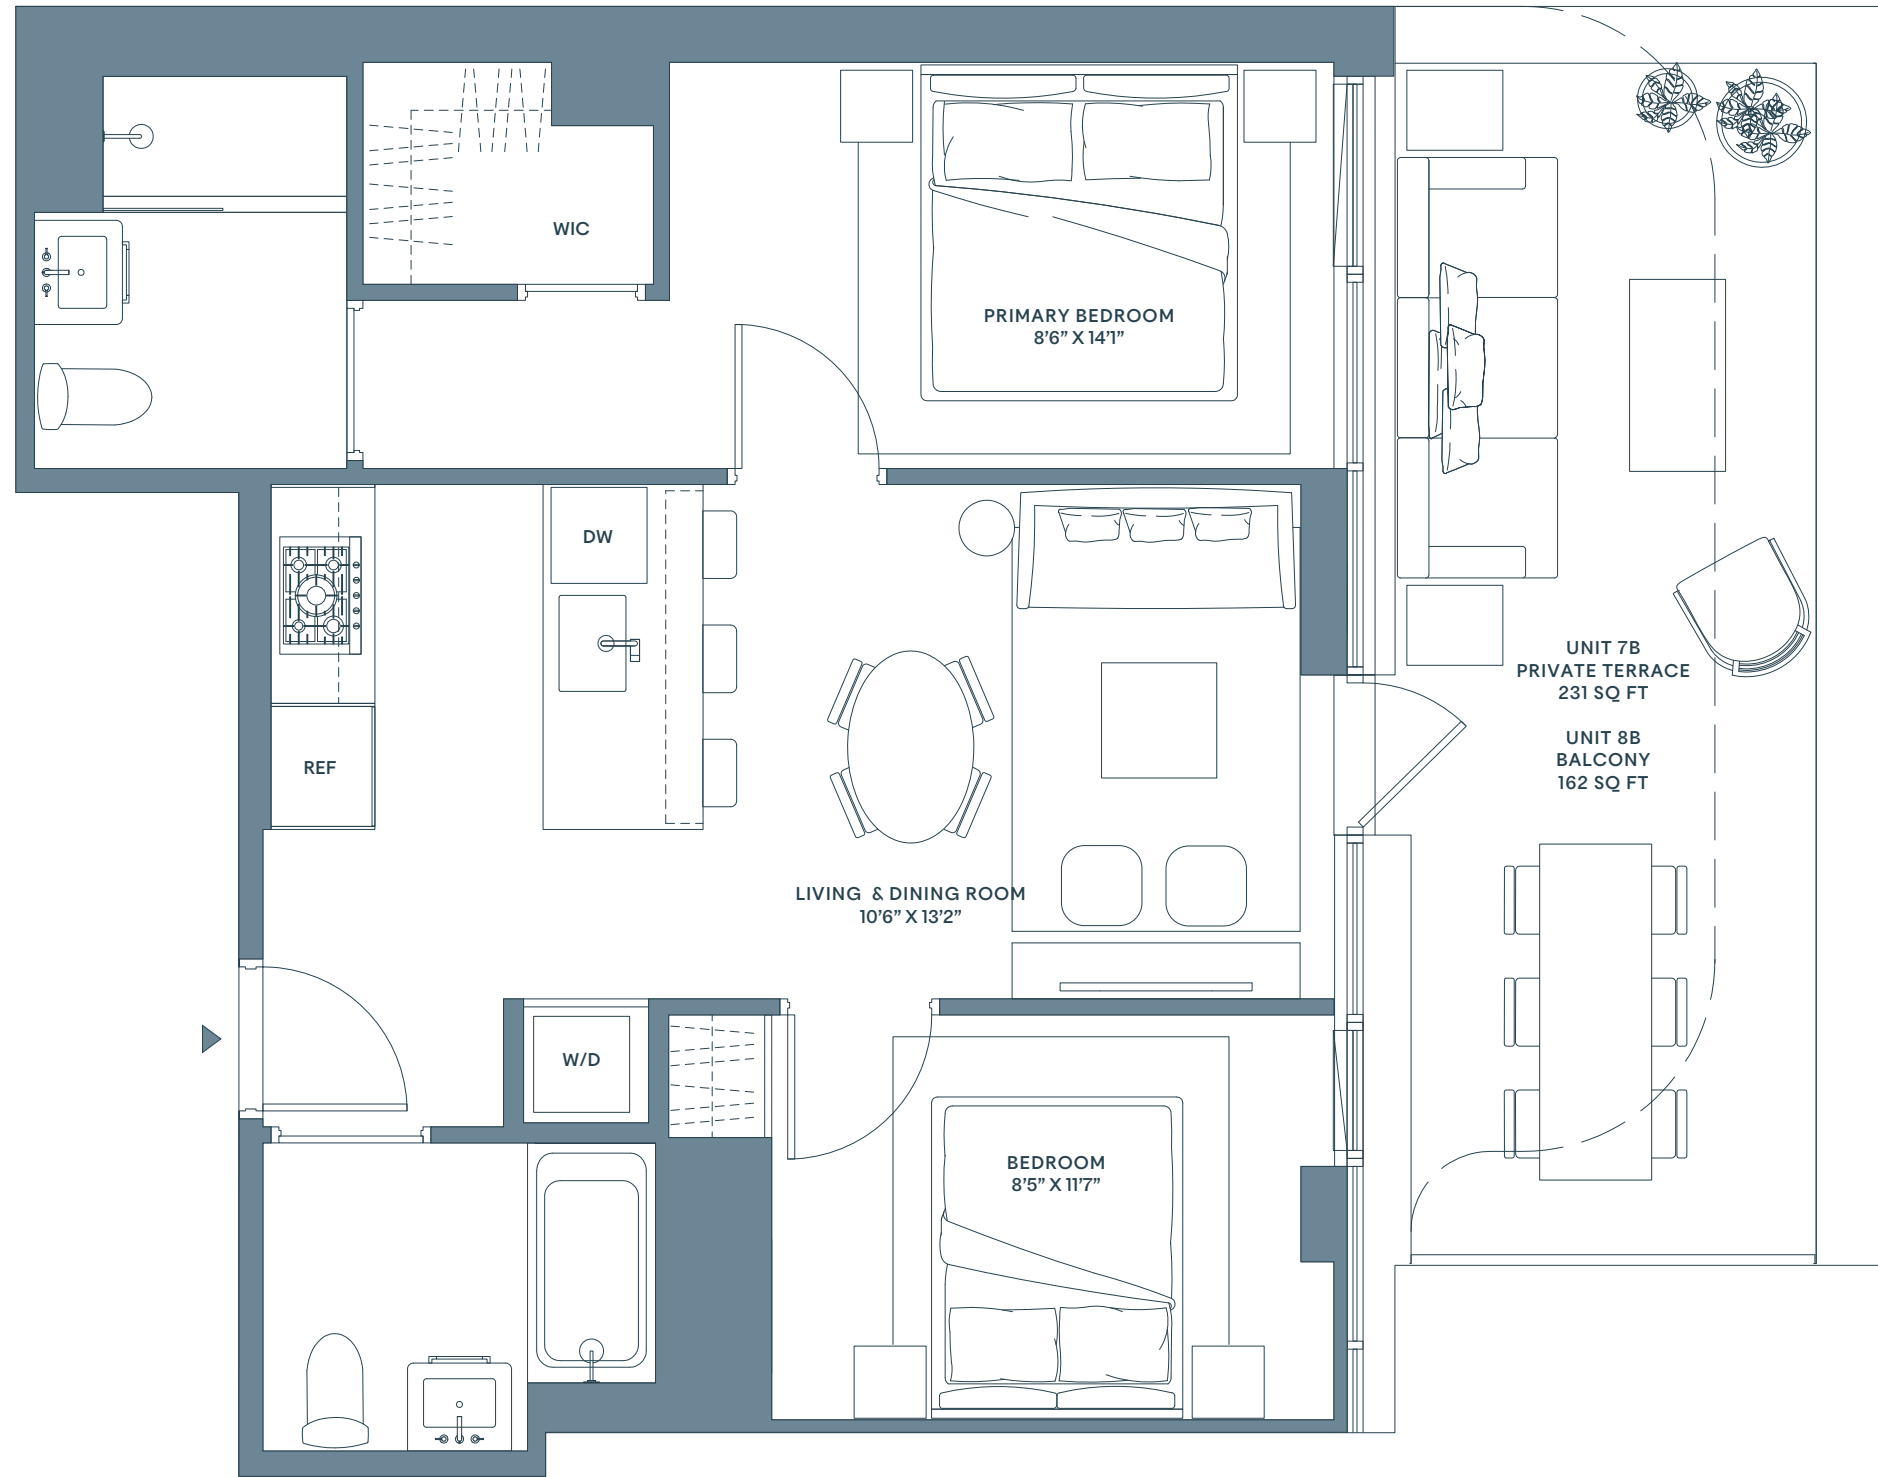

RESIDENCE

7B - 8B

2 BEDROOMS
2 BATHROOMS
INTERIOR 743 SQ FT
69.01 SQ M

UNIT 7B
EXTERIOR 231 SQ FT
21.46 SQ M

UNIT 8B
EXTERIOR 162 SQ FT
15.05 SQ M

PITT STREET

DELANCEY STREET