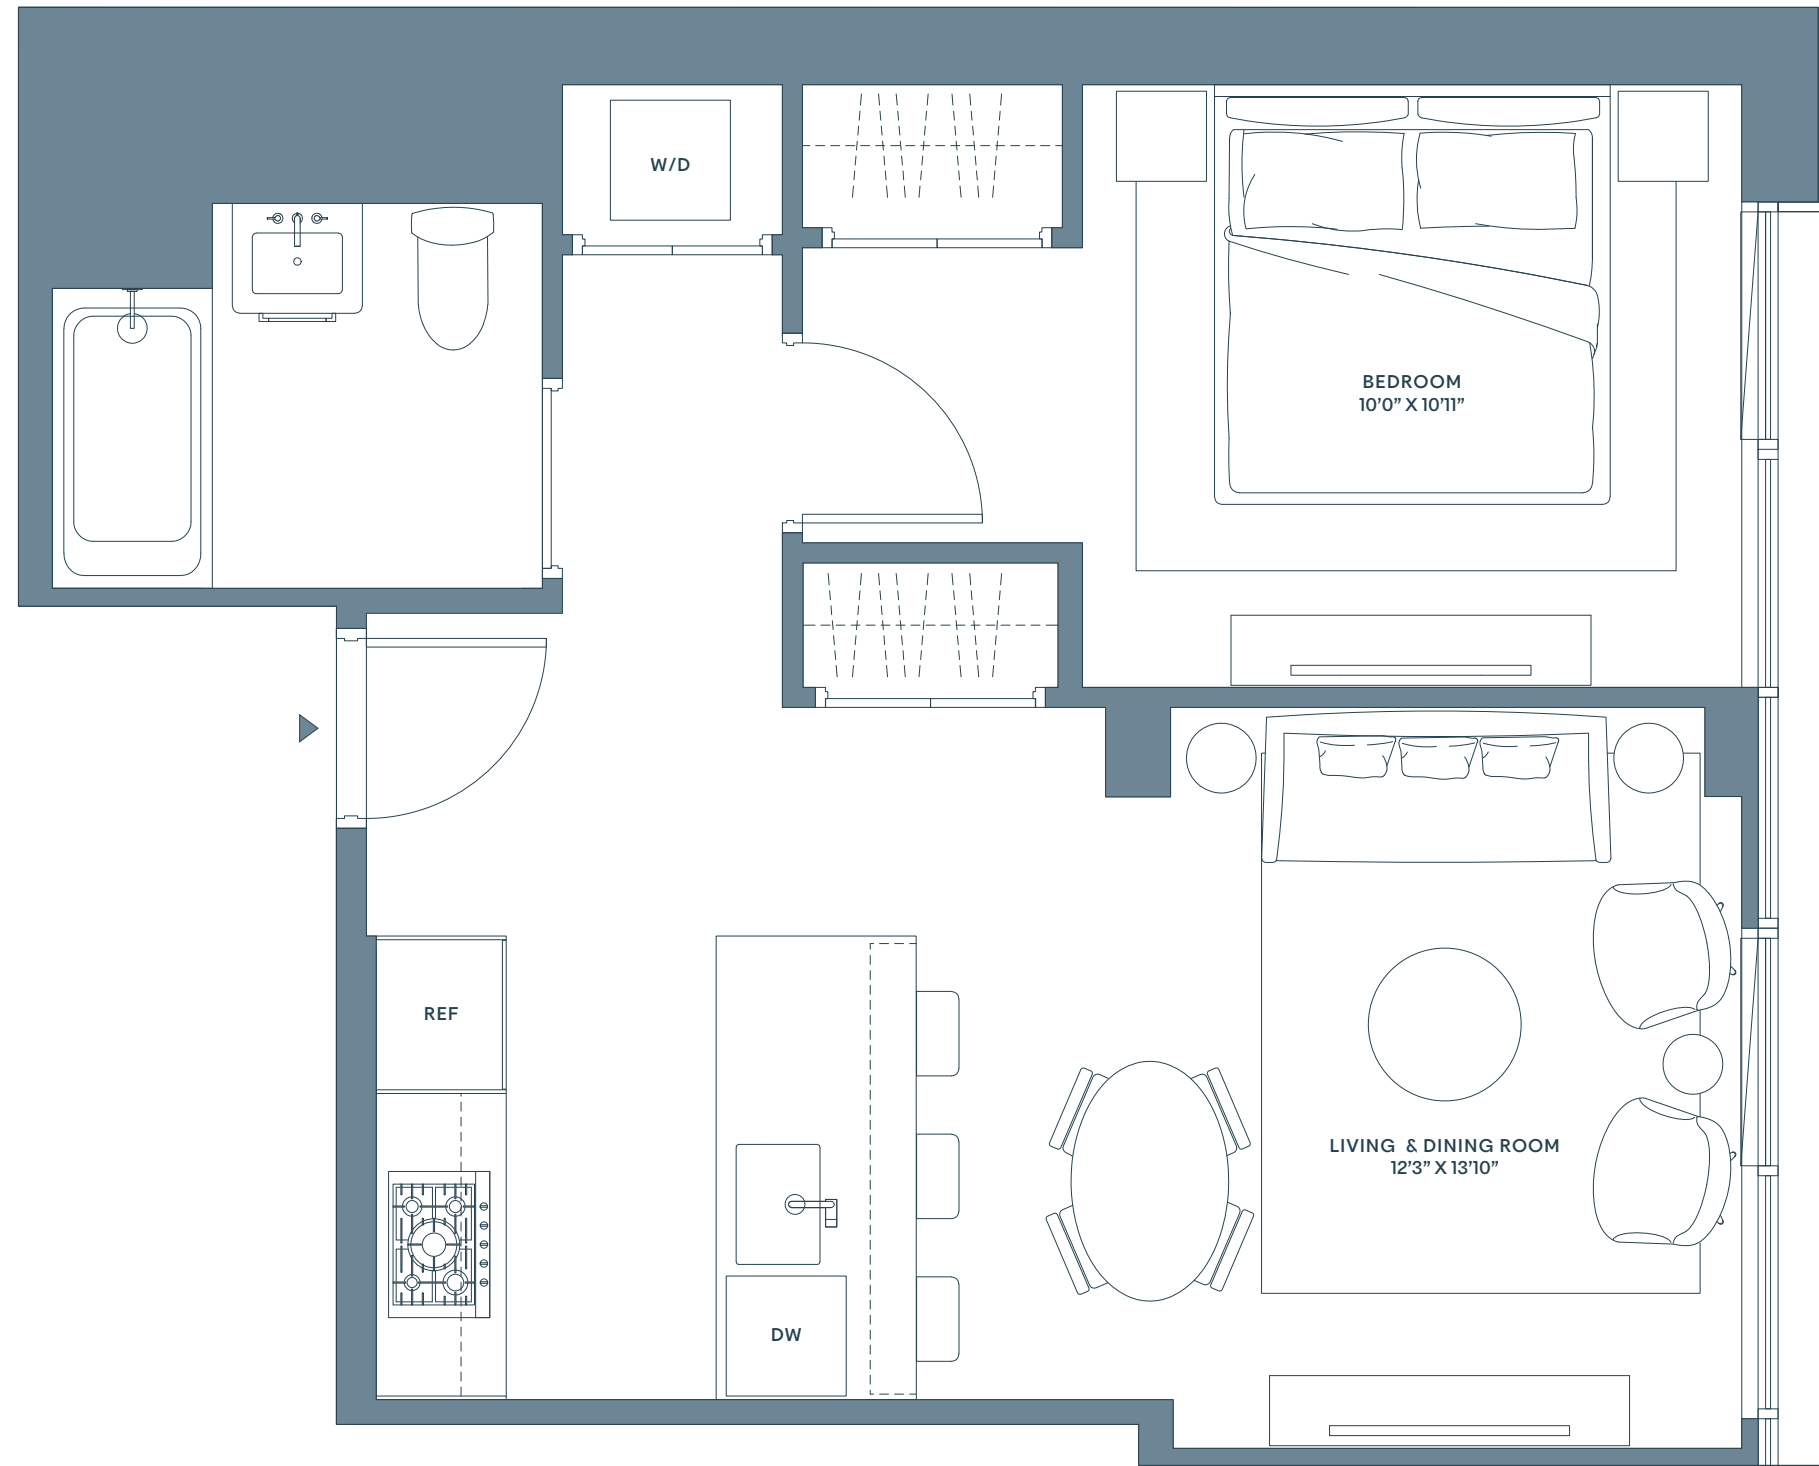

RESIDENCE

5B - 6B

1 BEDROOM
1 BATHROOM
INTERIOR 646 SQ FT
60.02 SQ M

DELANCEY STREET

PITT STREET