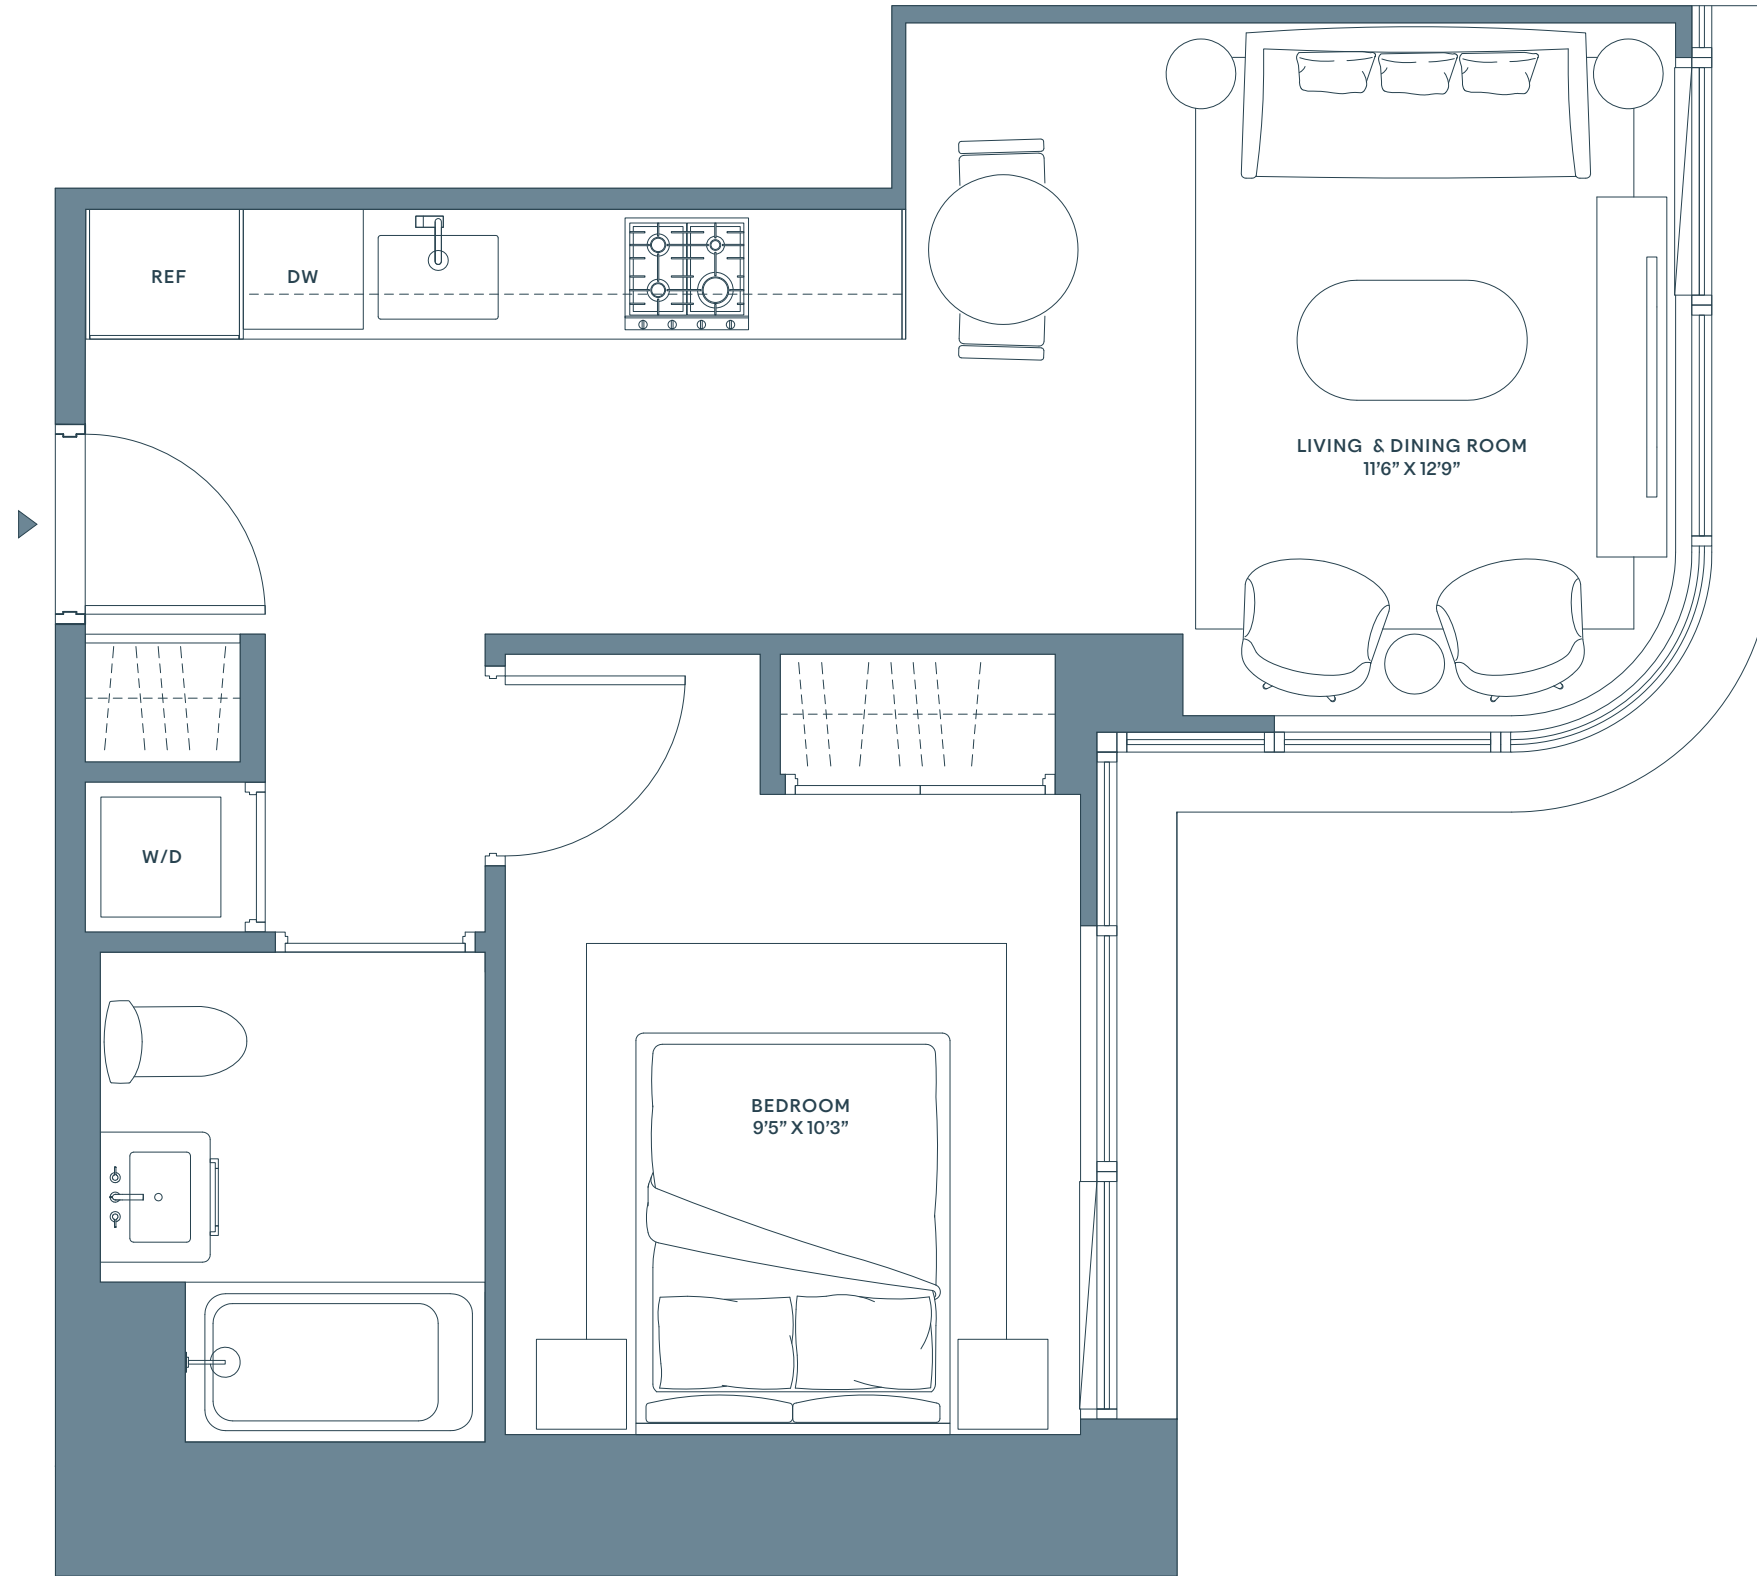

RESIDENCE

3A - 4A

1 BEDROOM
1 BATHROOM
INTERIOR 554 SQ FT
51.45 SQ M

DELANCEY STREET

PITT STREET